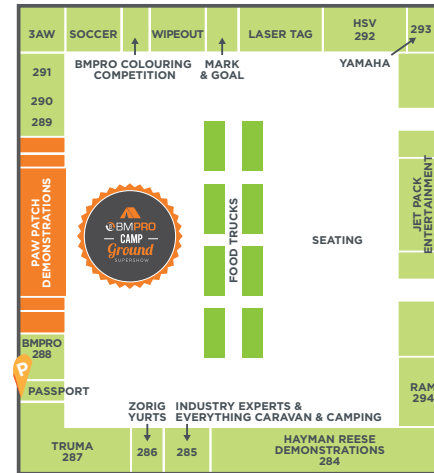

Jayco

GRAND PAVILION

EXHIBITION PAVILION

GATE
1

CUSTOMER
ENTRY POINT

CUSTOMER
ENTRY POINT

GATE
8

ARB

ACCESS TO
FLEMINGTON
RACECOURSE

EVACUATION
ASSEMBLY AREA

COLES
SHOPPING
CENTRE

EVACUATION
ASSEMBLY AREA

CUSTOMER
ENTRY POINT

GATE
10

PRINCIPAL PARTNER

MYCOOLMAN MILENCO

MOTORHOMES & FIFTH WHEELERS

TRAIN STATION

DRINKING FOUNTAINS

ATM

EVENT OFFICE

TICKETS

ACCESSORIES

PASSPORT TO FREEDOM CHECKPOINTS

Brought to you by

DESTINATIONS PAVILION & AL-KO INNOVATION HUB

BMPRO CAMP GROUND

ACCESSORIES PAVILION

- ACCESSORIES
- NORTHERN TERRITORY
- QUEENSLAND
- VICTORIA
- FOOD & WINE

- SOUTH AUSTRALIA
- NEW SOUTH WALES
- TASMANIA
- WESTERN AUSTRALIA
- NATIONAL/ACT