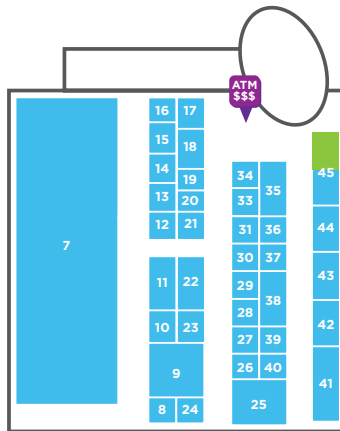

Brought to you by

DESTINATIONS PAVILION & AL-KO INNOVATION HUB

BMPRO CAMP GROUND

ACCESSORIES PAVILION

- ACCESSORIES
- NORTHERN TERRITORY
- QUEENSLAND
- VICTORIA
- FOOD & WINE

- SOUTH AUSTRALIA
- NEW SOUTH WALES
- TASMANIA
- WESTERN AUSTRALIA
- NATIONAL/ACT