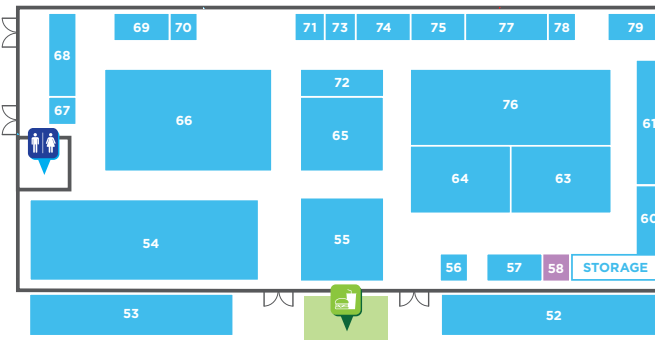

Brought to you by

DESTINATIONS PAVILION & AL-KO INNOVATION HUB

BMPRO CAMP GROUND

ACCESSORIES PAVILION

- ACCESSORIES
- NORTHERN TERRITORY
- QUEENSLAND
- VICTORIA
- FOOD & WINE

- SOUTH AUSTRALIA
- NEW SOUTH WALES
- TASMANIA
- WESTERN AUSTRALIA
- NATIONAL/ACT