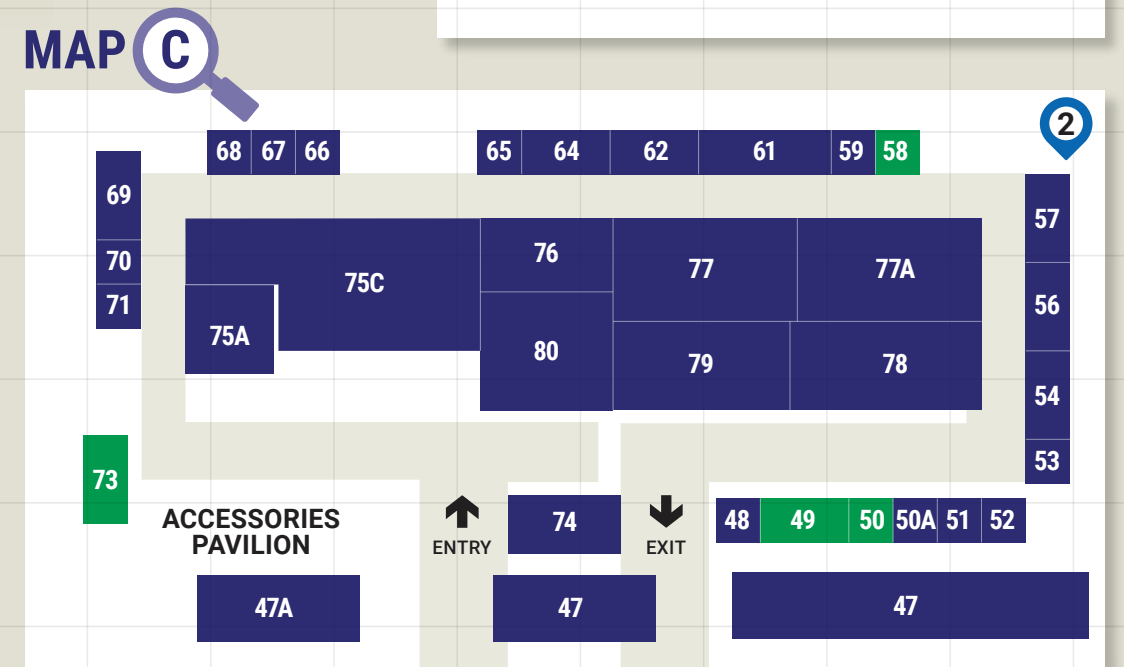

**ENLARGED MAPS**  
 Sections on the main map are too small for legibility and are highlighted by tinted purple areas. The maps below are enlargements of those sections for your convenience. Look for the corresponding magnifying glass icon+letter on the main map for the show locations.

**FINDING YOUR WAY AROUND THE SHOW**  
 TURN OVER FOR FULL LIST OF EXHIBITORS & THEIR LOCATIONS

- EXHIBITOR ZONES**
- RV MANUFACTURERS
  - RV CAMPING & ACCESSORIES  
4 X 4, CARS & BOATS
  - TOURISM & OTHER

- LOCATIONS**
- ENTRANCES
  - PRESENTATION AREAS
  - PASSPORT TO FREEDOM CHECKPOINTS

- ESSENTIAL SERVICES**
- TICKET BOX
  - EVENT OFFICE
  - FIRST AID
  - INFORMATION
  - CHANGE ROOM
  - PARCEL PICKUP

PRESENTATIONS & ENTERTAINMENT	STAND	AREA
Adventure Zone / 4 x 4 Track		17F/16G
Kids Zone		19F/28F
Let's Start Caravan and Camping Zone		15L
RV Master Stage		(21) 32E

For more information visit [caravanshow.com.au](http://caravanshow.com.au)