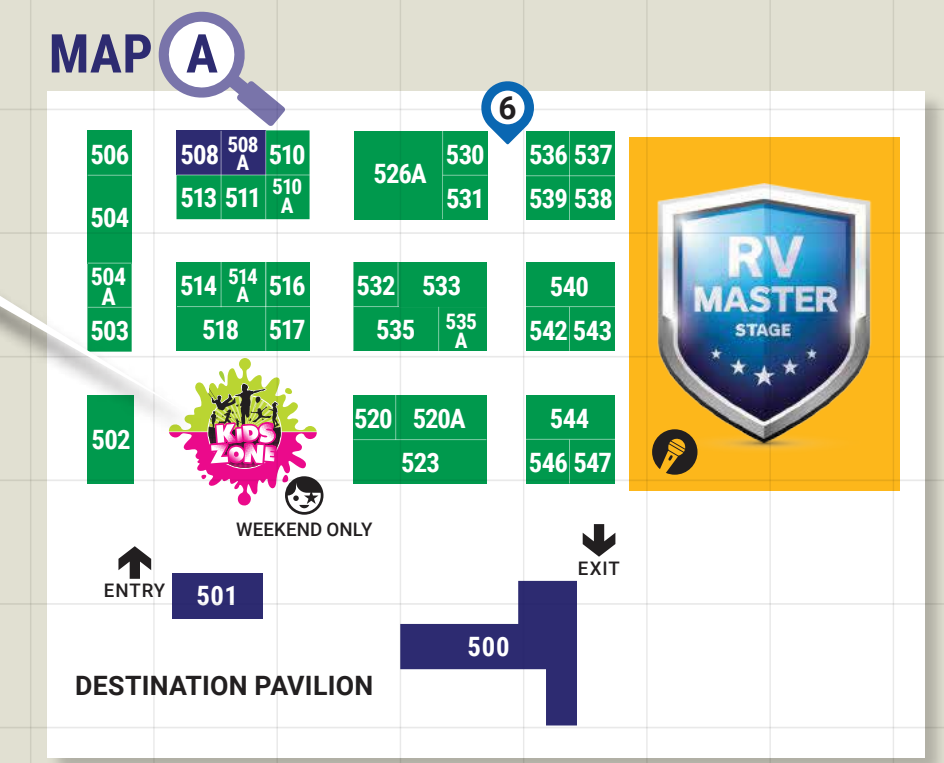

**ENLARGED MAPS**  
 Sections on the main map are too small for legibility and are highlighted by tinted purple areas. The maps below are enlargements of those sections for your convenience. Look for the corresponding magnifying glass icon+letter on the main map for the show locations.

**FINDING YOUR WAY AROUND THE SHOW**  
 TURN OVER FOR FULL LIST OF EXHIBITORS & THEIR LOCATIONS

- EXHIBITOR ZONES**
- RV MANUFACTURERS
  - RV CAMPING & ACCESSORIES  
4 X 4, CARS & BOATS
  - TOURISM & OTHER

- LOCATIONS**
- ENTRANCES
  - PRESENTATION AREAS
  - PASSPORT TO FREEDOM CHECKPOINTS

- ESSENTIAL SERVICES**
- TICKET BOX
  - EVENT OFFICE
  - FIRST AID
  - INFORMATION
  - CHANGE ROOM
  - PARCEL PICKUP

PRESENTATIONS & ENTERTAINMENT	STAND	AREA
Adventure Zone / 4 x 4 Track		17F/16G
Kids Zone		19F/28F
Let's Start Caravan and Camping Zone		15L
RV Master Stage		(21) 32E

For more information visit [caravanshow.com.au](http://caravanshow.com.au)