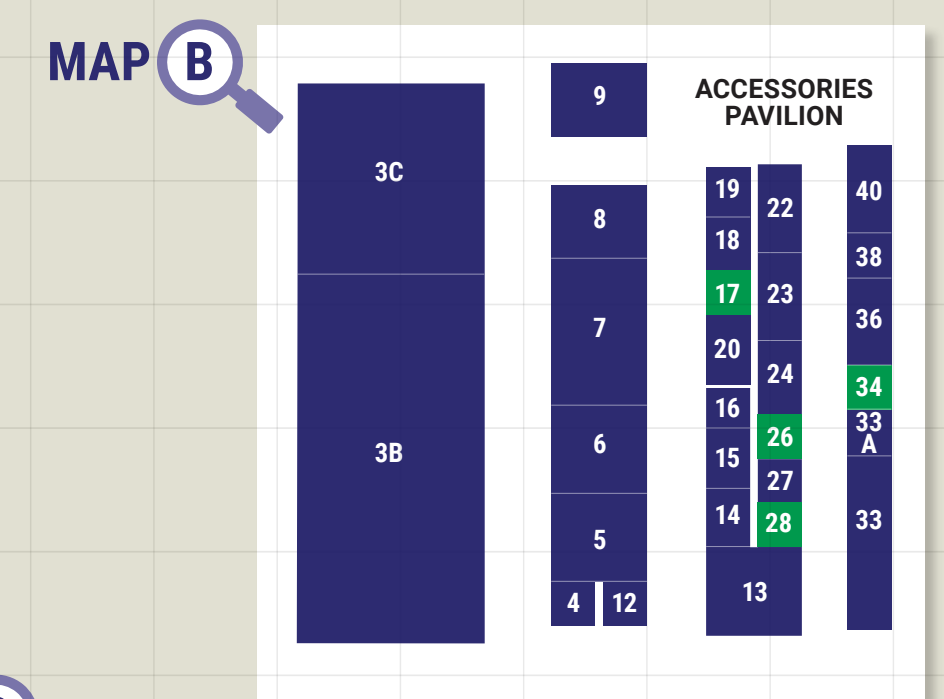

**ENLARGED MAPS**  
 Sections on the main map are too small for legibility and are highlighted by tinted purple areas. The maps below are enlargements of those sections for your convenience. Look for the corresponding magnifying glass icon+letter on the main map for the show locations.

- LOCATIONS**
- ENTRANCES
  - PRESENTATION AREAS
  - PASSPORT TO FREEDOM CHECKPOINTS

- ESSENTIAL SERVICES**
- TICKET BOX
  - EVENT OFFICE
  - FIRST AID
  - INFORMATION
  - CHANGE ROOM
  - PARCEL PICKUP